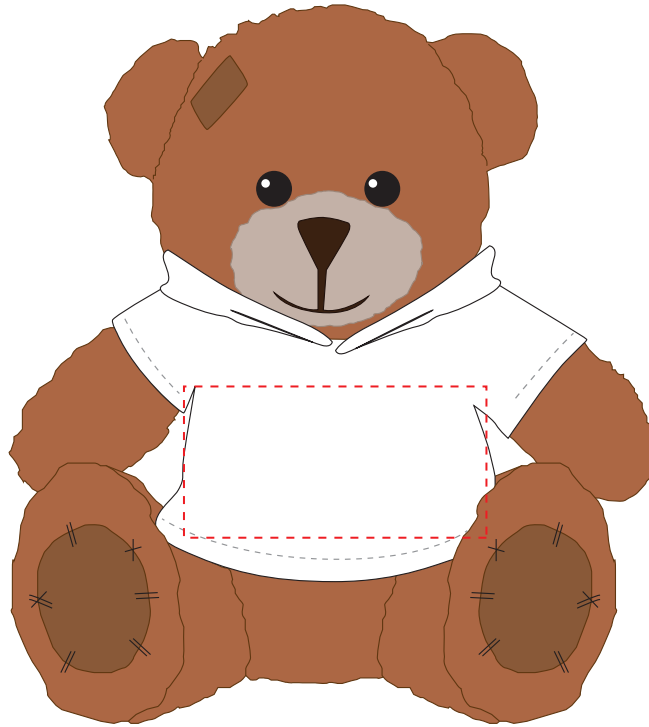

Your Ref:	Quantity:	Product Code: TB0003
Our Ref:	Version: 1	Product Colour: BROWN

PRINTING CONCERNS:**PRODUCT INFO:**

We stock this item in the following colours

**PANTONE REFERENCE(S)**

Full Colour Printing

ARTWORK SCALE 50%

ARTWORK SCALE 100%

Max print area: 80mm x 40mm

Product Image for visualisation
- colours may vary

The dashed line is to demonstrate print area and will not appear on your printed item

PLEASE NOTE: